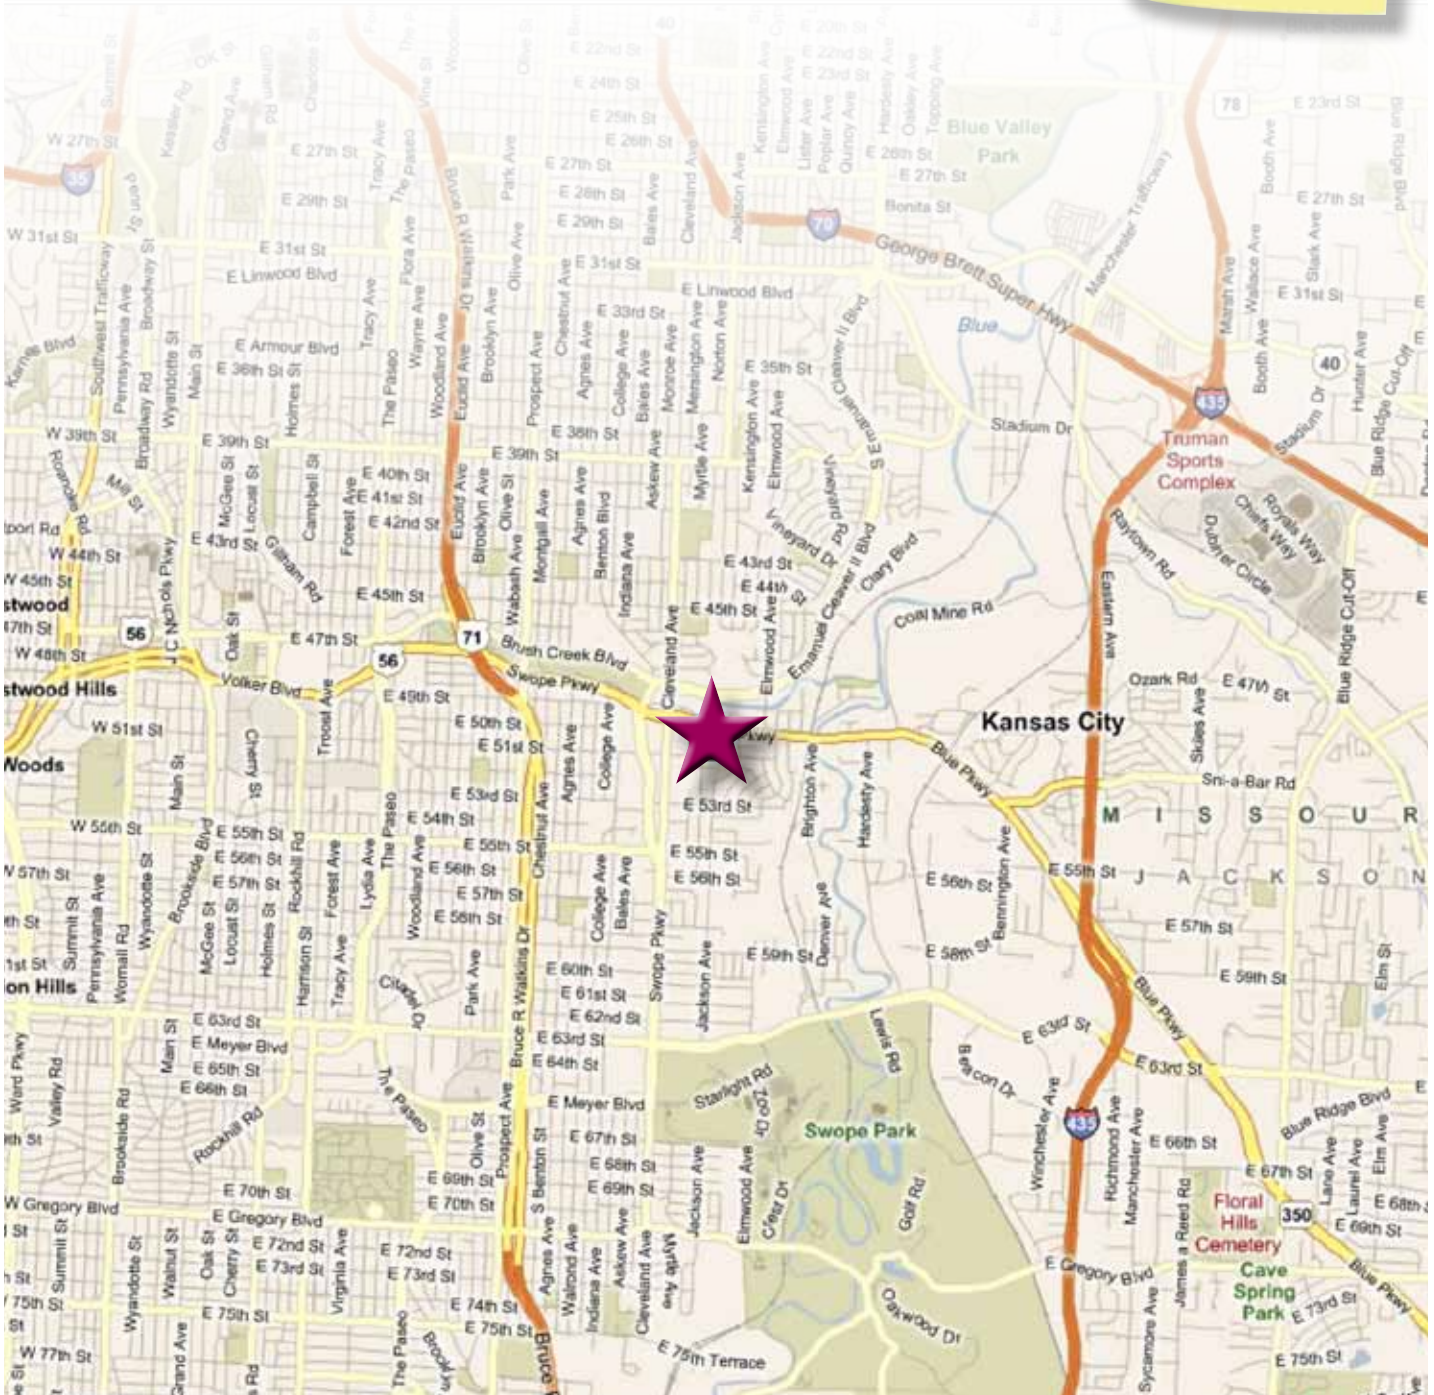

Locator Map

THE SHOPS
on Blue Parkway

Greg Patterson or Susan Scott
816.868.6752 | 816.668.7276
gpatterson@gpattersonassoc.com | sscott@gpattersonassoc.com
3619 Broadway, Suite 8 | Kansas City, Missouri 64111
ph 816.753.3619 | fx 816.753.4771 | www.gpattersonassoc.com